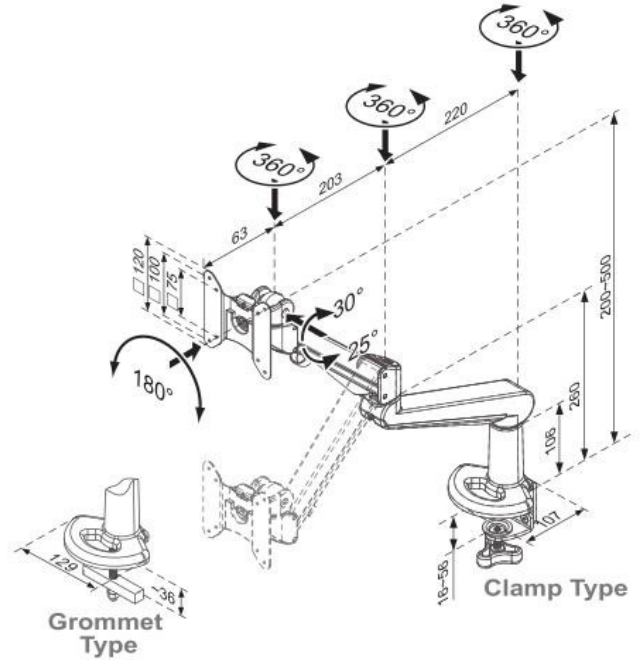

# Ascend Gas Arm with Baby-c Clamp

## Product Specification

Product code	CMS2074C-ED & CMS2483 – SILVER
*Weight capacity	From 3 - 8 kg
**Maximum Screen Size	36"
Height adjustment range	200mm – 500mm from desktop
Max forward extension	486mm
VESA	75mm & 100mm VESA compliant
Movement	Height adjustment, tilt, swivel, rotation and reach

\*Capacity may be reduced if monitor size is greater than 26" or depth is greater than 5.5cm

\*\*Subject to weight being within range & VESA 75 x 75mm or 100 x 100mm, please refer to our measurements / line drawings and check with screen manufacturers measurements including bezel

## Additional Information

Clamp for desktops up to 27.5mm

Integral cable management

Gas assisted height adjustment

Lockable quick release VESA function

180° anti rotation feature

Over 90% of the aluminium alloy content is recycled